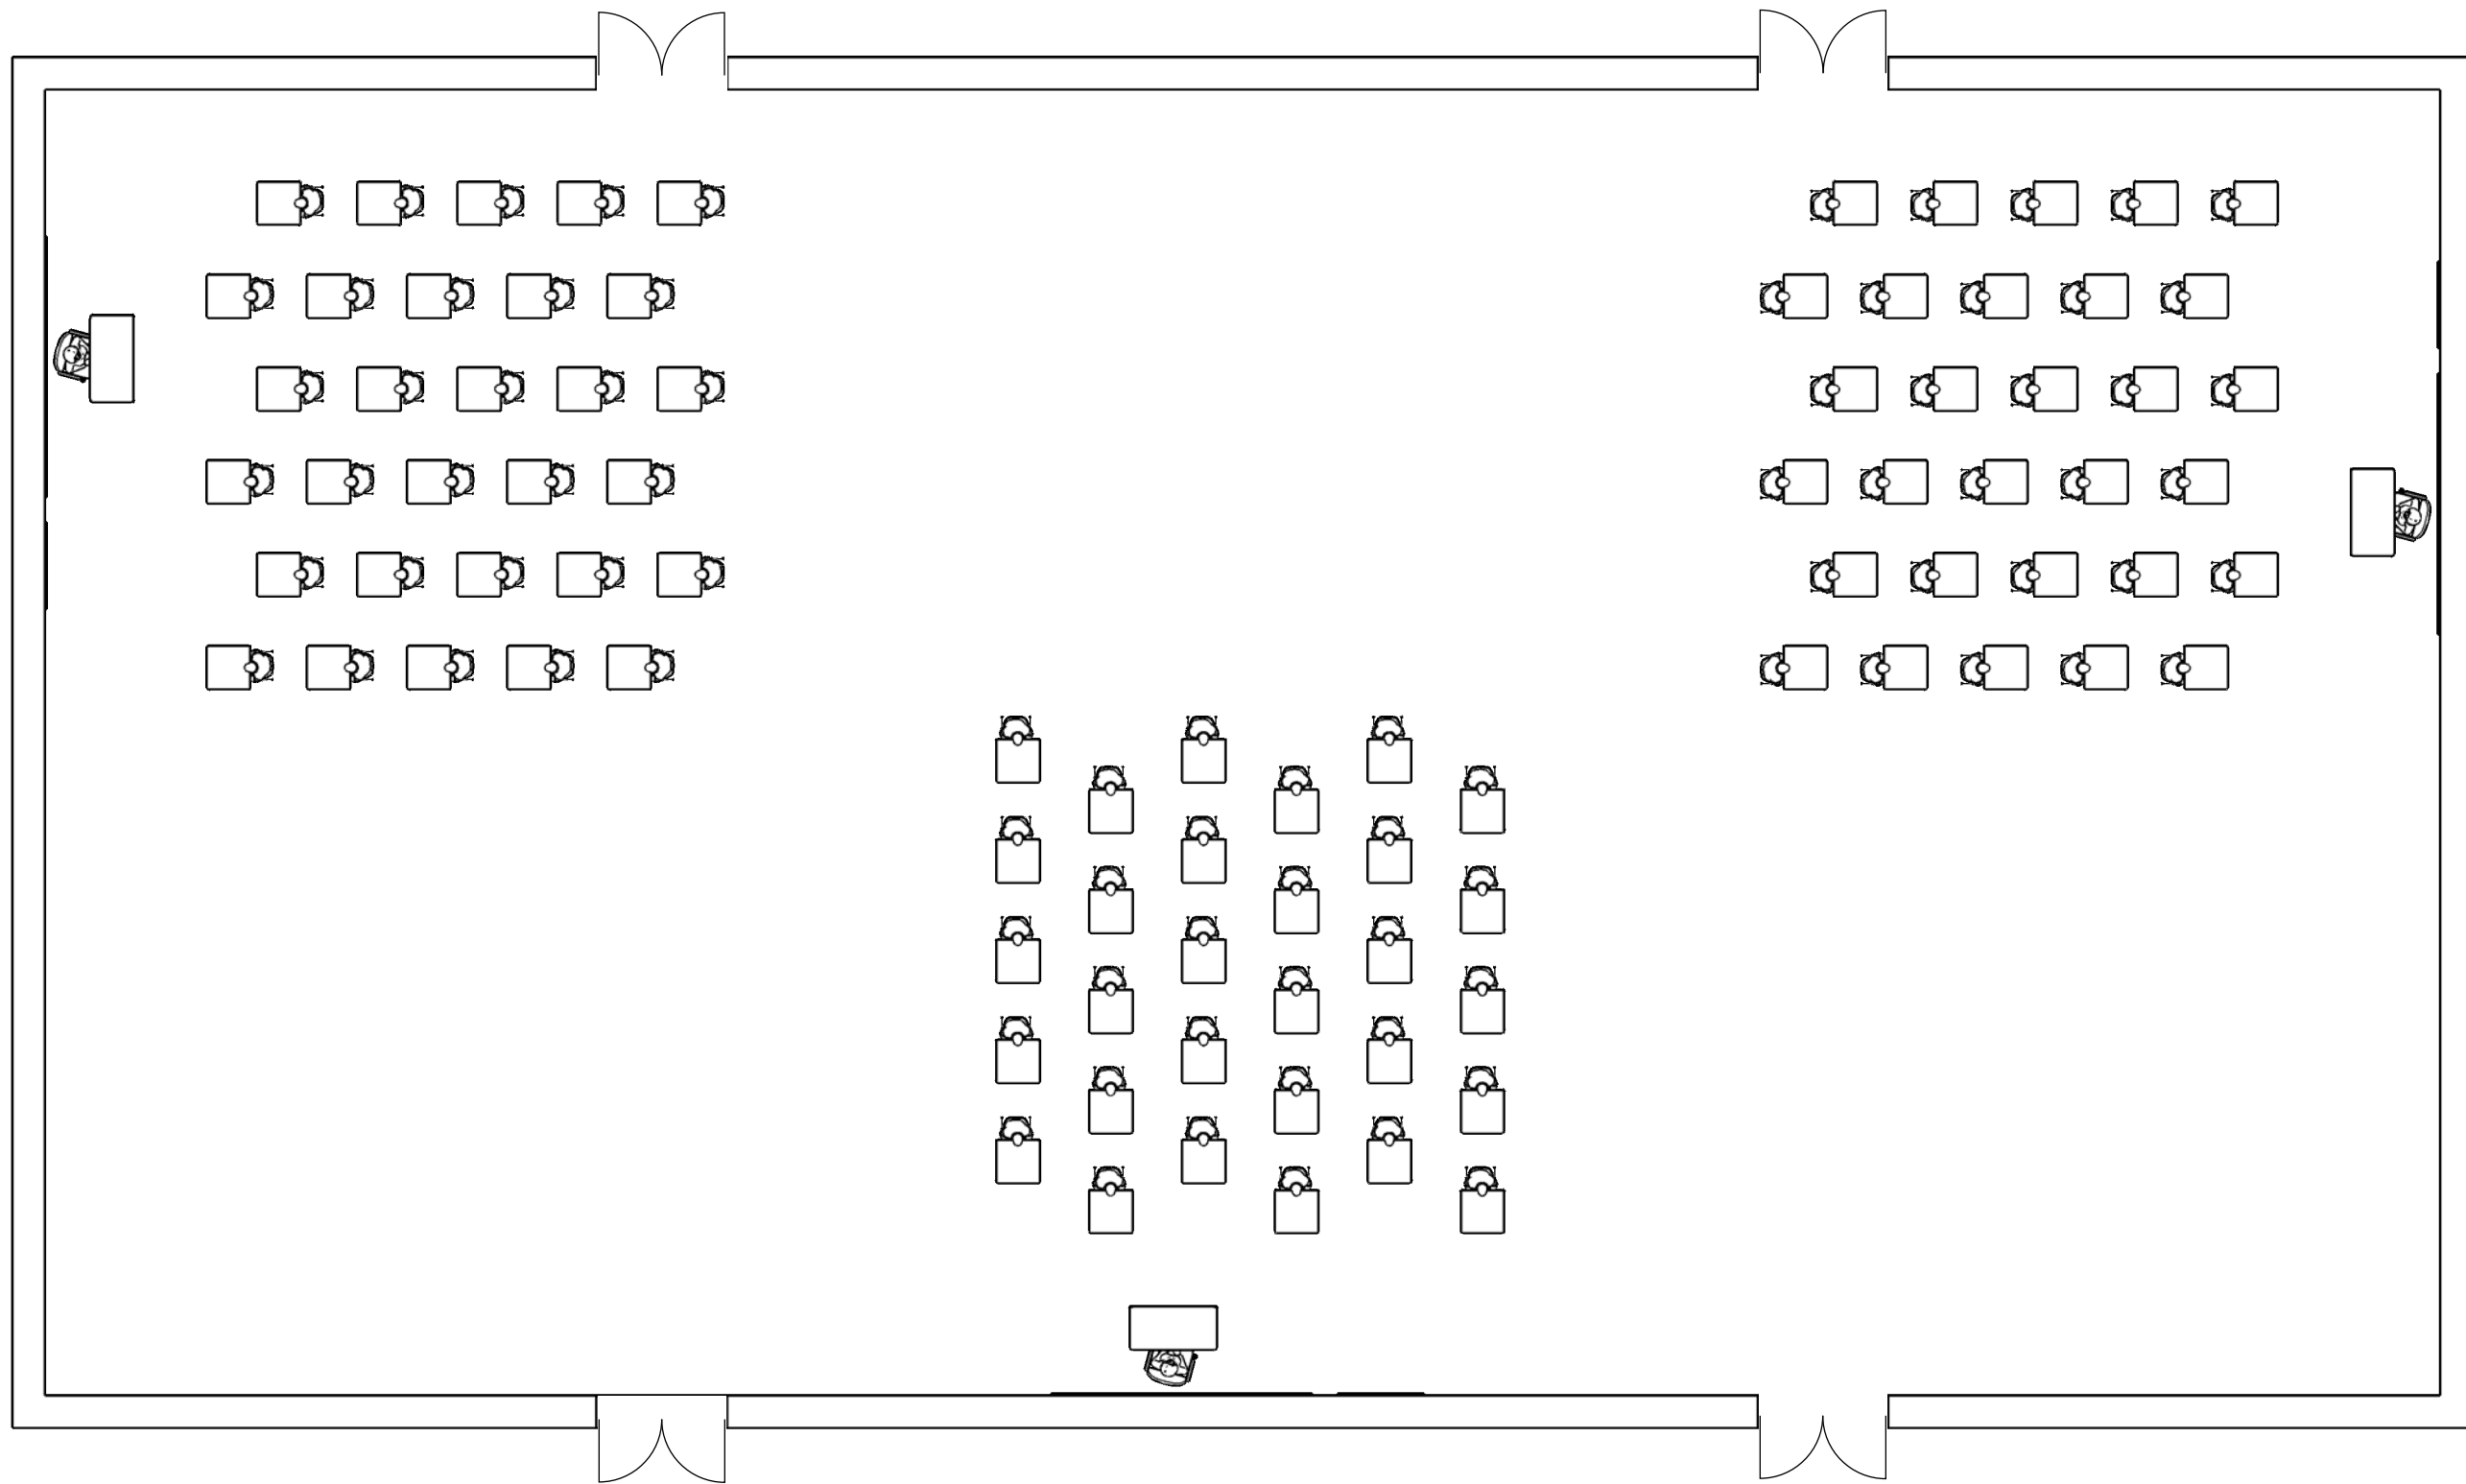

STANDARD POST PRIMARY P.E. HALL (594 Sq.M)

3 x 30 STUDENTS