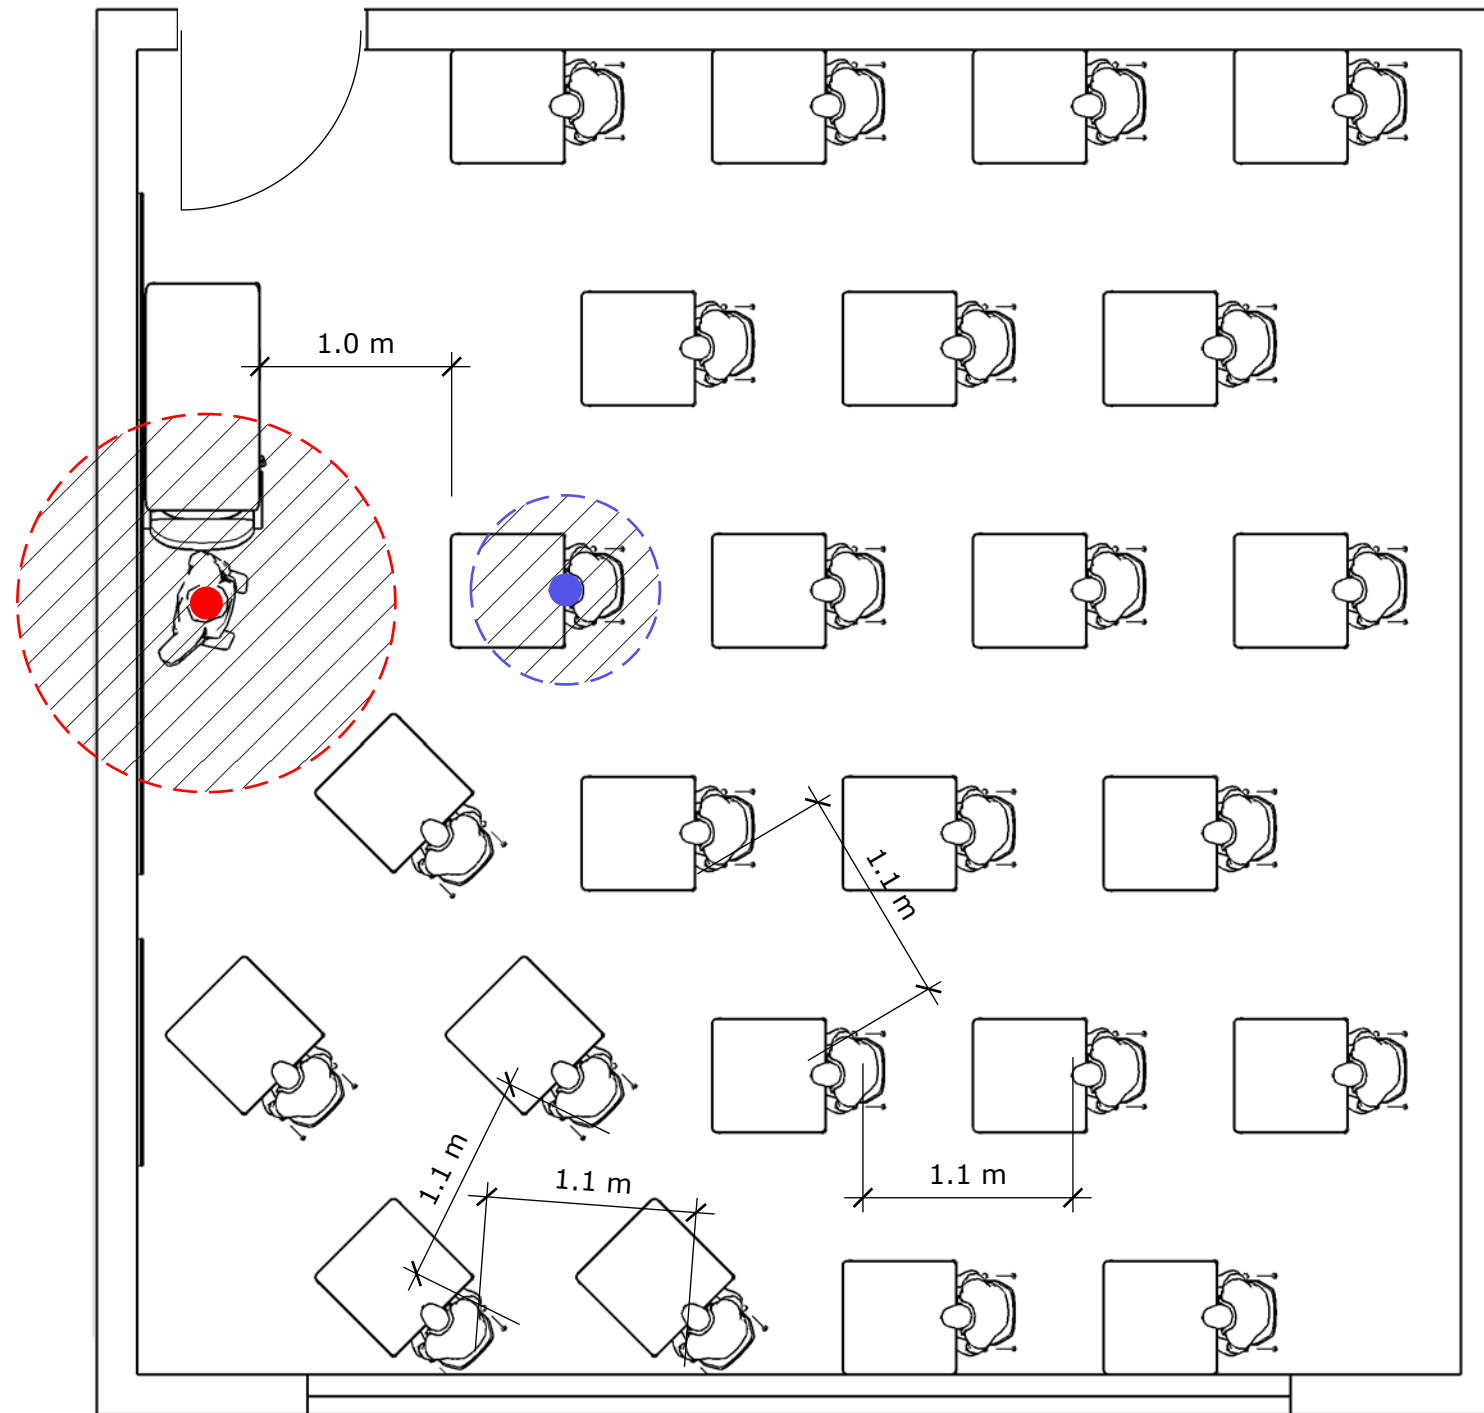

# Illustrative Classroom Layouts referenced in the Framework to maintain Physical Distancing in the Classroom in Post Primary Schools with a full return of all Students for the 2020/2021 School Year

## Under the Roadmap for the Full Return to School

27<sup>th</sup> July 2020

STANDARD POST PRIMARY CLASSROOM (49 Sq.M) 24 STUDENTS

STANDARD POST PRIMARY CLASSROOM (49 Sq.M) 24 STUDENTS

SMALL POST-PRIMARY CLASSROOM (42 Sq.M)

20 STUDENTS

POST PRIMARY CLASSROOM (37 Sq.M)

17 STUDENTS

STANDARD POST PRIMARY P.E. HALL (594 Sq.M)

3 x 30 STUDENTS