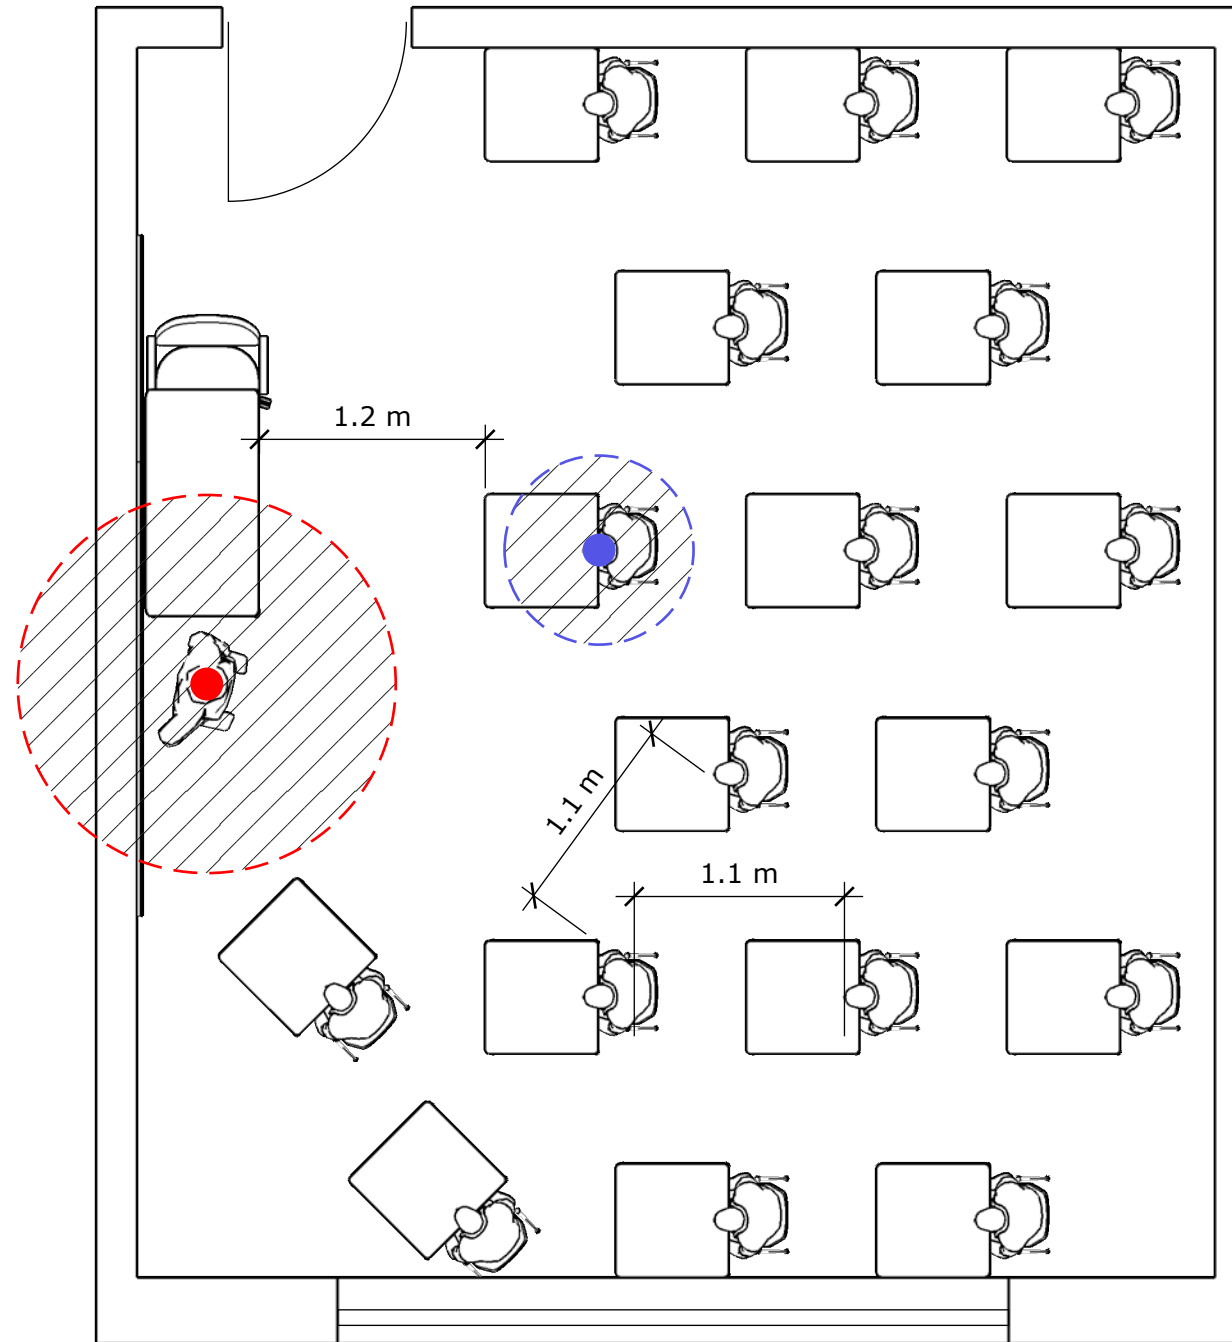

# Illustrative Classroom Layouts referenced in the Framework to maintain Physical Distancing in the Classroom in Post Primary Schools with a full return of all Students for the 2020/2021 School Year

## Under the Roadmap for the Full Return to School

27<sup>th</sup> July 2020

STANDARD POST PRIMARY CLASSROOM (49 Sq.M) 24 STUDENTS

STANDARD POST PRIMARY CLASSROOM (49 Sq.M) 24 STUDENTS

SMALL POST-PRIMARY CLASSROOM (42 Sq.M)

20 STUDENTS

POST PRIMARY CLASSROOM (37 Sq.M)

17 STUDENTS

STANDARD POST PRIMARY P.E. HALL (594 Sq.M)

3 x 30 STUDENTS