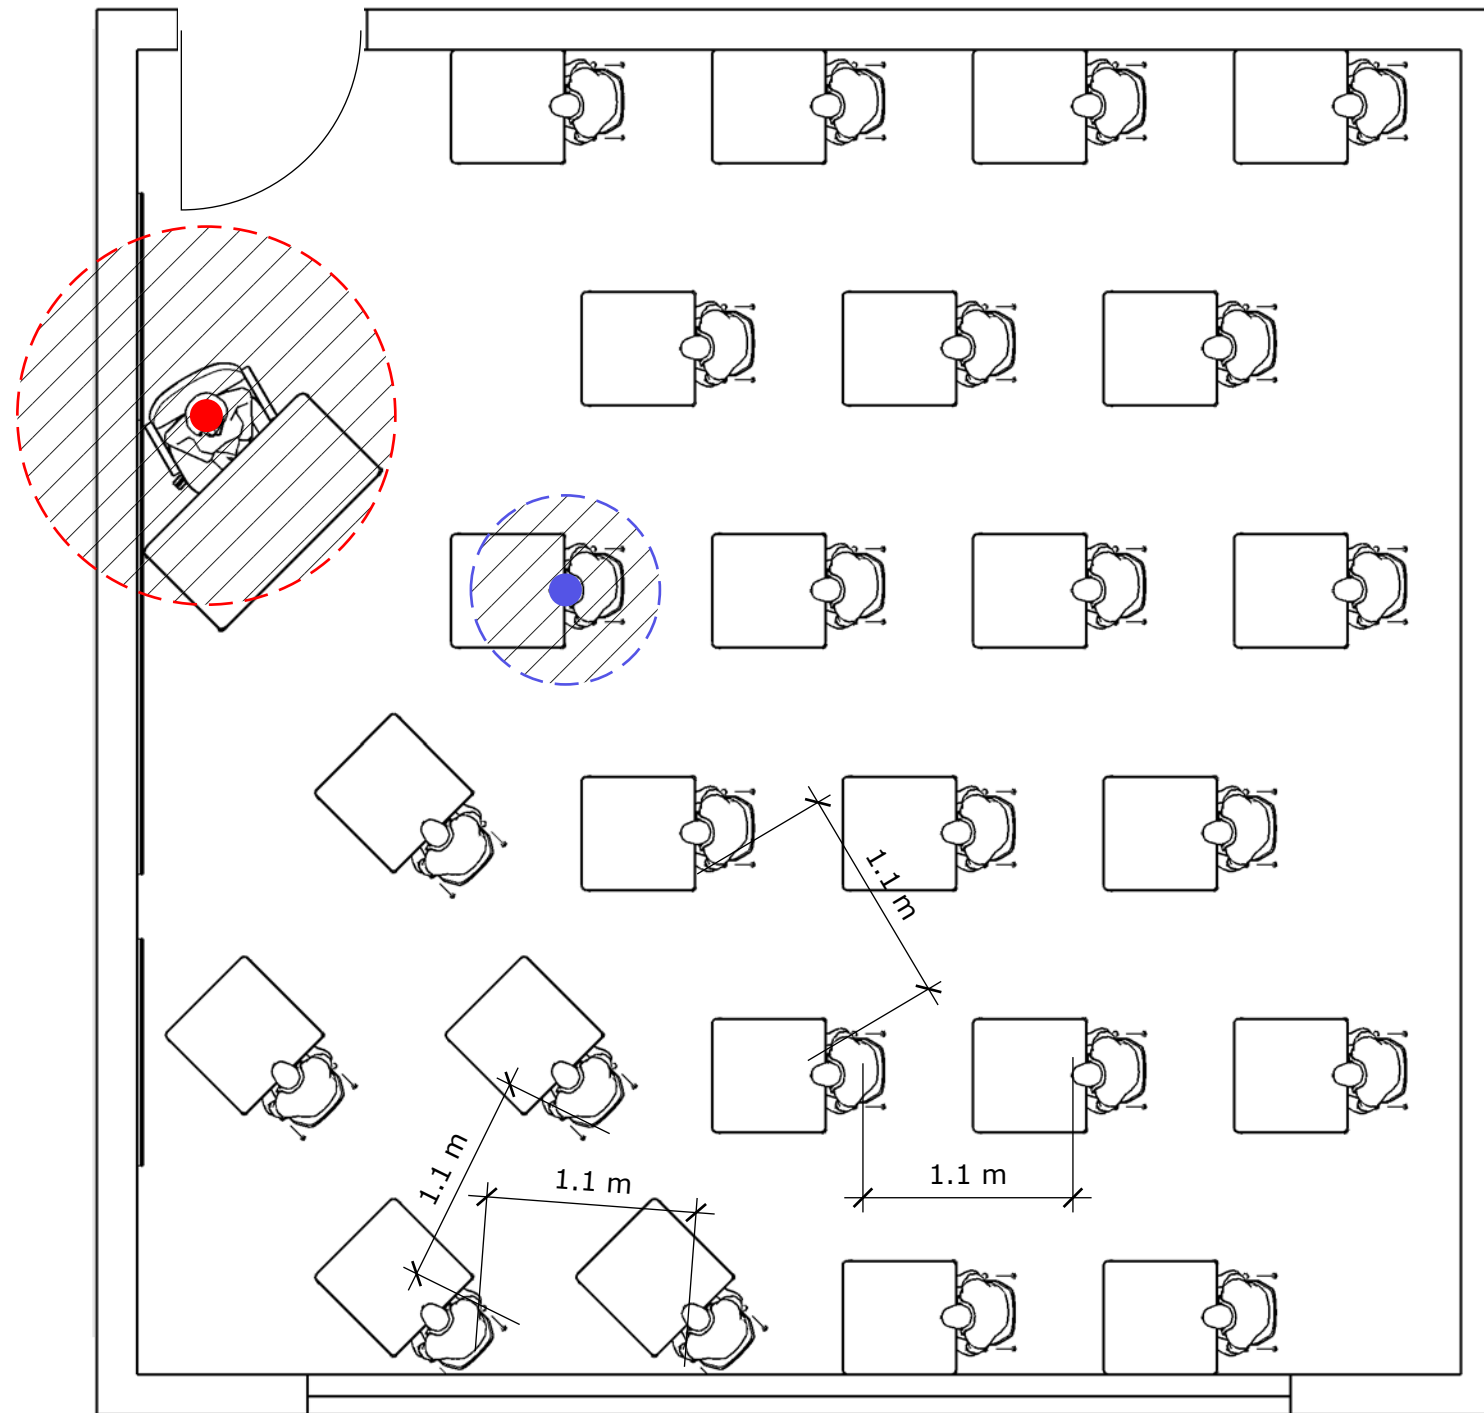

# Illustrative Classroom Layouts referenced in the Framework to maintain Physical Distancing in the Classroom in Post Primary Schools with a full return of all Students for the 2020/2021 School Year

## Under the Roadmap for the Full Return to School

27<sup>th</sup> July 2020

STANDARD POST PRIMARY CLASSROOM (49 Sq.M) 24 STUDENTS

STANDARD POST PRIMARY CLASSROOM (49 Sq.M) 24 STUDENTS

SMALL POST-PRIMARY CLASSROOM (42 Sq.M)

20 STUDENTS

POST PRIMARY CLASSROOM (37 Sq.M)

17 STUDENTS

STANDARD POST PRIMARY P.E. HALL (594 Sq.M)

3 x 30 STUDENTS