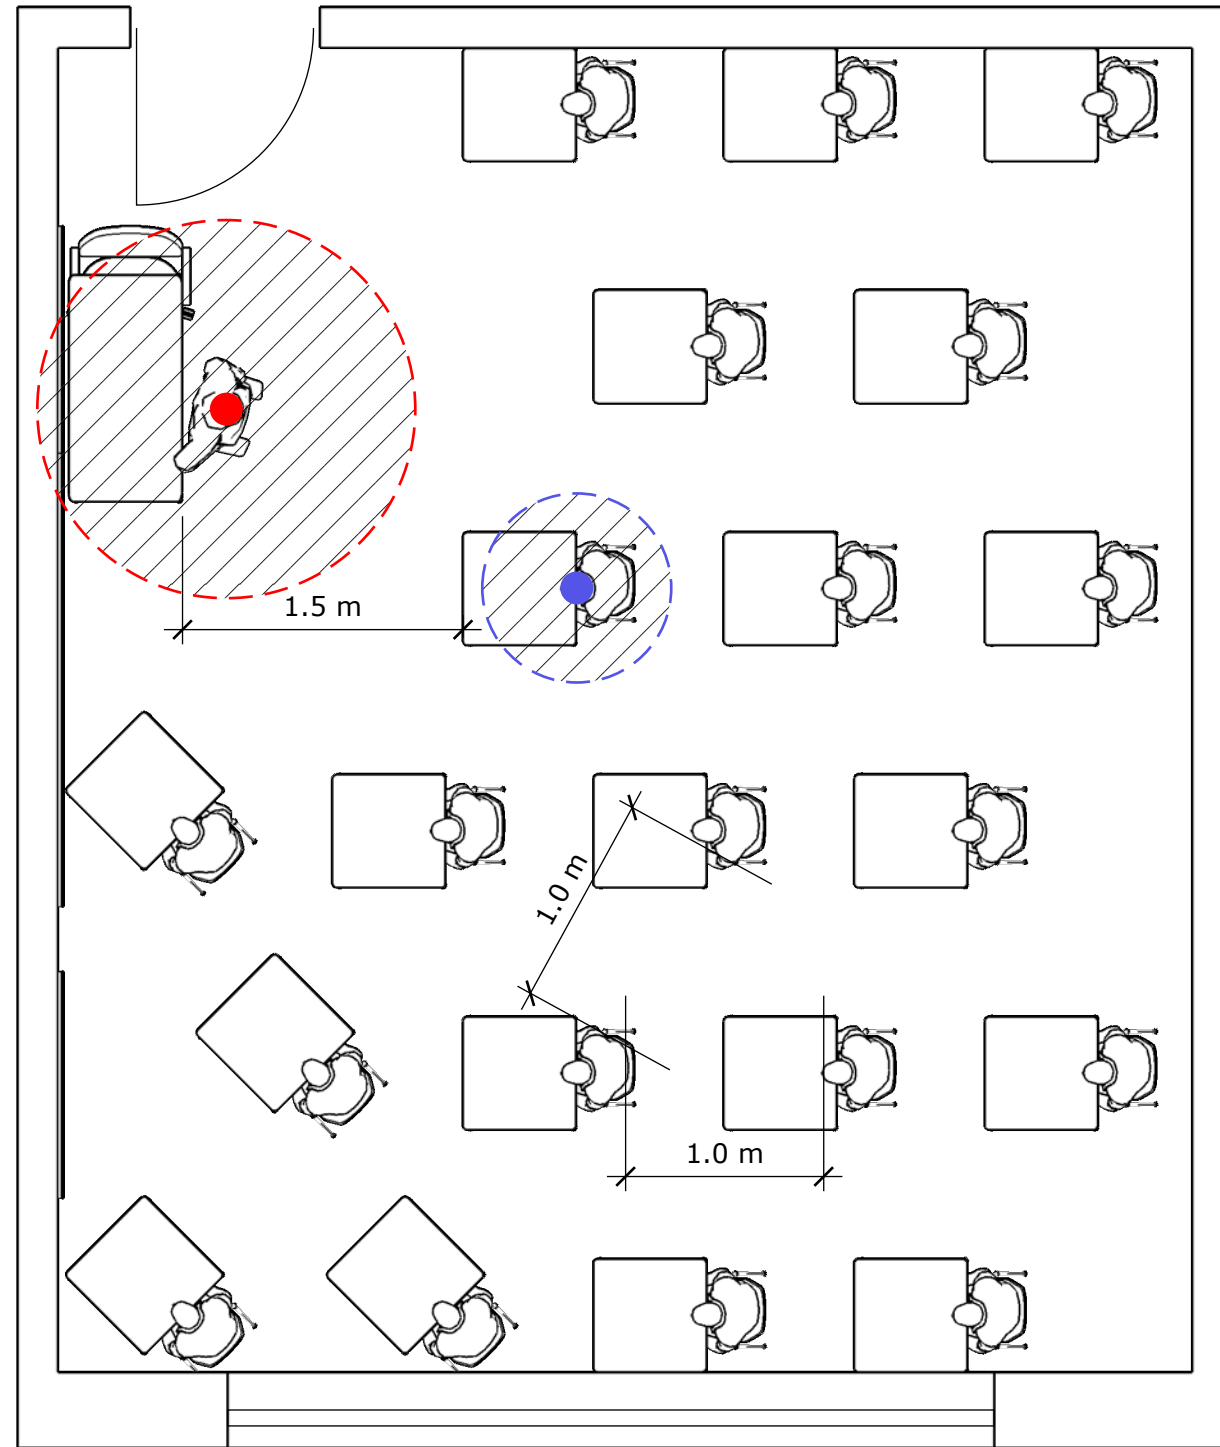

# Illustrative Classroom Layouts referenced in the Framework to maintain Physical Distancing in the Classroom in Post Primary Schools with a full return of all Students for the 2020/2021 School Year

## Under the Roadmap for the Full Return to School

27<sup>th</sup> July 2020

STANDARD POST PRIMARY CLASSROOM (49 Sq.M) 24 STUDENTS

STANDARD POST PRIMARY CLASSROOM (49 Sq.M) 24 STUDENTS

SMALL POST-PRIMARY CLASSROOM (42 Sq.M)

20 STUDENTS

POST PRIMARY CLASSROOM (37 Sq.M)

17 STUDENTS

STANDARD POST PRIMARY P.E. HALL (594 Sq.M)

3 x 30 STUDENTS